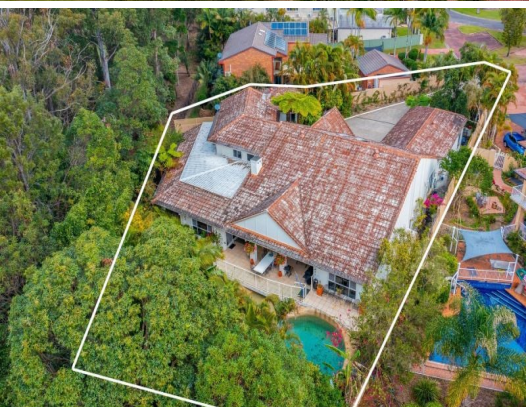

PARKWOOD GOLF CLUB

STONE

24 Ben Hogan Crescent Parkwood, QLD

6

1

6

4

Once-in-a-Lifetime Opportunity - Extravagant Estate on Parkwood Golf Course

For the visionary buyer, this is a once-in-a-lifetime opportunity to own the largest estate on the prestigious Parkwood International Golf Course, an original mansion with limitless potential. Set on a sprawling 1,567sqm block with direct access to the golf course, this property is a blank canvas, awaiting transformation into the home of your dreams.

The scale and location of this estate provide an exceptional foundation for a world-class redesign. Imagine creating a bespoke residence that seamlessly blends luxury, style, and modern comforts, all while preserving the unmatched prestige of being part of Parkwood's most iconic address.

Features include:

- Six luxurious bedrooms, each with its own private ensuite
- Spacious living areas, including both formal and casual spaces

Price:

Contact Agent

Ingrid Miller

0459 226 283

Aydan Mullin

0412 490 406