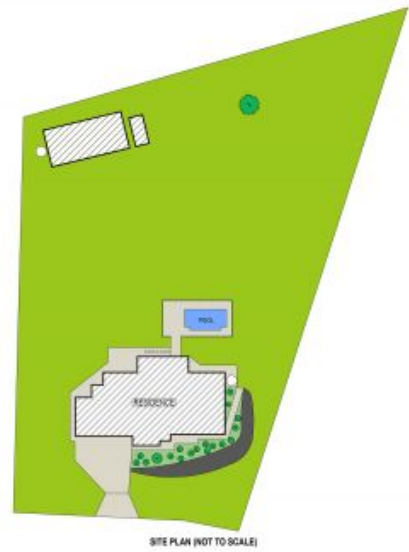

67 Elvin Circuit Millfield, NSW

5 2 8

Hunter Valley Acreage Estate; The Ultimate Family Retreat?

Occupying a highly desired part of Rosehill Estate in the peaceful rural town of Millfield - a much sought after suburb within the Hunter Valley Wine Region of NSW, this expansive 1.38 acre property is fully equipped to offer the rural lifestyle you've been dreaming of.

Outside, a covered al-fresco entertaining area takes in the elevated Watagan Mountain views across the property ? looking out to a sparkling inground swimming pool, fire pit entertaining area and picturesque acreage vistas of the adjoining farm surrounds. ...

Council Rates: \$697.29 p/q

Water Rates: \$204.68 p/q

Brian Milson

0411 803 708

Brian Milson

0411 803 708

67 Elvin Circuit
MILLFIELD

INTERNAL: 216sqm
GARAGE: 155sqm

PLEASE NOTE: These Floorplan + Site Plans have been generated for marketing purposes and are to be used as a guide only. While all care is taken, no guarantee can be given in respect of accuracy, sizes and dimensions are approximate, actual may vary.