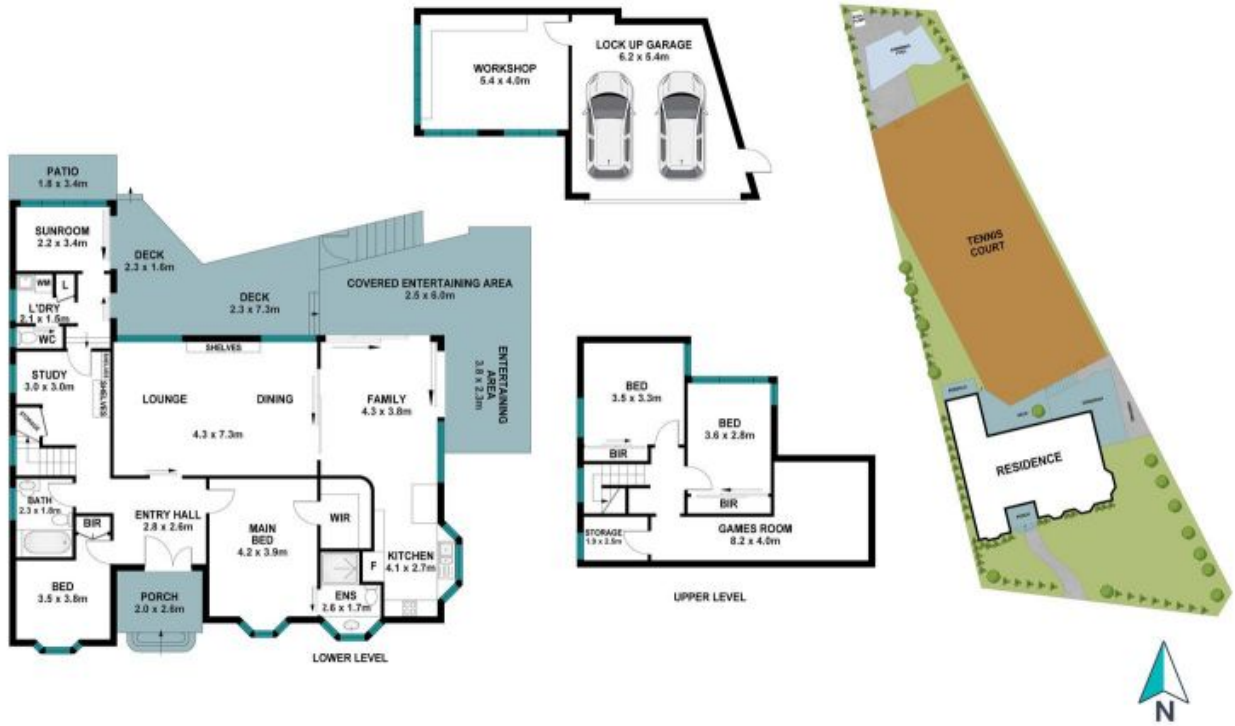

1 Merlin Street Roseville, NSW

Jill Henry

0416 493 555

Sahil Kotian

0434 172 588

1 Merlin Street
Roseville

The site plan and floor plan are not to scale; measurements are indicative and in metres. Bushes and trees are placed for illustration purposes. Plans should not be relied on. Interested parties should make and rely on their own enquiries. All other information provided has been collected from reliable sources but cannot be guaranteed for accuracy.