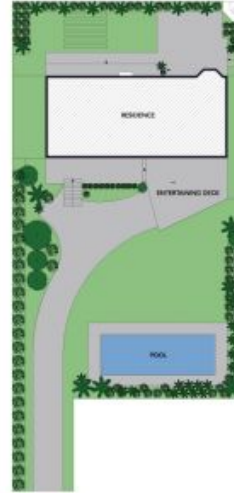

0411 818 093

**Lauren Sudol**

0438 138 675

13 Alan Ave  
Seaforth

1st Level

STONE

Ground Level

Internal Living: 244 sqm  
External Living: 71 sqm  
Total Living Area: 315 sqm

The floor plan is not to scale, measurements are indicative and in metres. All features included in this 3D plan are for inspiration purposes only. This is not an exact replica of the property or the position of exterior elements. Plans should not be relied on. Interested parties should make and rely on their own enquiries.

13 Alan Ave  
Seaforth

Internal Living: 244 sqm  
External Living: 71 sqm  
Total Living Area: 315 sqm

The site plan and floor plan are not to scale; measurements are indicative and in metres. Bushes and trees are placed for illustration purposes. Plans should not be relied on. Interested parties should make and rely on their own enquiries. All other information provided has been collected from reliable sources but cannot be guaranteed for accuracy.