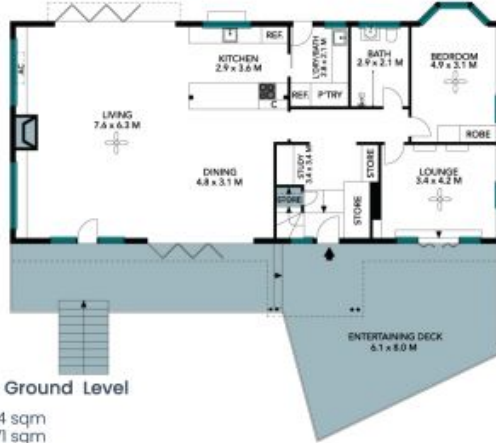

## Exquisite northerly entertainer set in prestigious Seaforth enclave

- Crisp grey and white colour scheme with decorative scalloped shingles
- Expansive elevated entertaining deck overlooking pool and garden
- Family-friendly north-facing garden with solar heated pool, level lawn and easy-care landscaping
- Chic all-white kitchen with stone benchtops, European appliances and adjoining butlers' pantry/laundry with external access
- Light and airy living/dining/kitchen with custom cabinetry, air conditioning, ceiling fan and limewashed floorboards
- Privately hedged backyard with firepit, deck and fabulous built-in pizza oven
- Second living room/lounge with bi fold doors opening out onto sunny deck
- Ground floor guest bedroom with custom window-seat, ceiling fan and built-in robes

0411 818 093

**Lauren Sudol**

0438 138 675

13 Alan Ave  
Seaforth

1st Level

STONE

Ground Level

Internal Living: 244 sqm  
External Living: 71 sqm  
Total Living Area: 315 sqm

The floor plan is not to scale, measurements are indicative and in metres. All features included in this 3D plan are for inspiration purposes only. This is not an exact replica of the property or the position of exterior elements. Plans should not be relied on. Interested parties should make and rely on their own enquiries.

13 Alan Ave  
Seaforth

Internal Living: 244 sqm  
External Living: 71 sqm  
Total Living Area: 315 sqm

The site plan and floor plan are not to scale; measurements are indicative and in metres. Bushes and trees are placed for illustration purposes. Plans should not be relied on. Interested parties should make and rely on their own enquiries. All other information provided has been collected from reliable sources but cannot be guaranteed for accuracy.