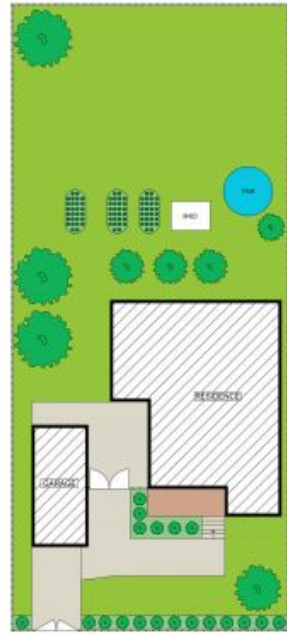

Price: \$850,000

Scott Wall

0413 965 616

Kaela Wall

0434 726 944

23 Linga Longa Road  
YARRAMALONG

SITE PLAN (NOT TO SCALE)

INTERNAL: 101sqm  
EXTERNAL: 84sqm

PLEASE NOTE: These Floorplan + Site Plans have been generated for marketing purposes and are to be used as a guide only. While all care is taken, no guarantee can be given in respect of accuracy, sizes and dimensions are approximate, actual may vary.