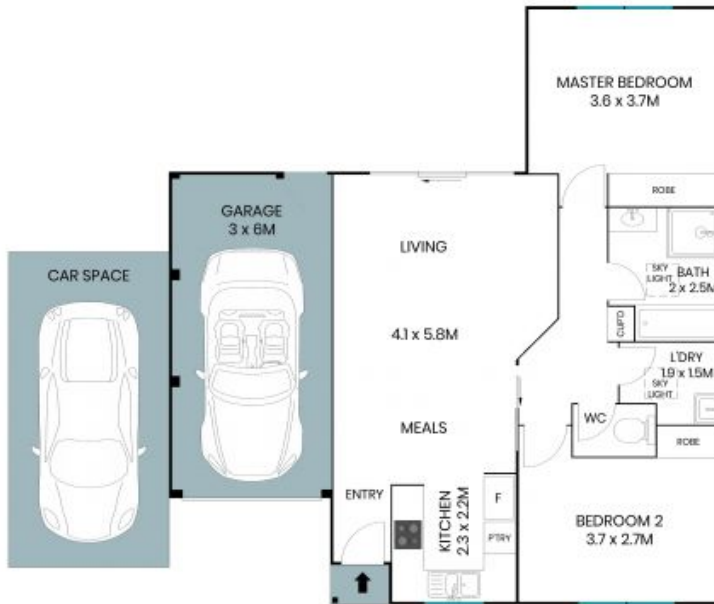

The two generously sized bedrooms, each with built-in robes, provide a sense of peace and retreat, while the well-appointed bathroom invites you to unwind and relax with its full-sized tub and separate toilet.

...  
Upgrades:...

**Inspect:** Saturday, 21st September 2024 3:15 - 3:45

**Price:** \$599,000+

**Jess Smith**

0410 125 475

**Shaye Davies**

0459 140 665

The site plan and floor plan are not to scale; measurements are indicative and in metres. Bushes and trees are placed for illustration purposes. Plans should not be relied on. Interested parties should make and rely on their own enquiries. All other information provided has been collected from reliable sources but cannot be guaranteed for accuracy.

32/45 Freda Bennett Circuit  
Nicholls

The floor plan is not to scale; measurements are indicative and in metres. All features included in this 3D plan are for inspiration purposes only. This is not an exact replica of the property or the position of exterior elements. Plans should not be relied on. Interested parties should make and rely on their own enquiries.