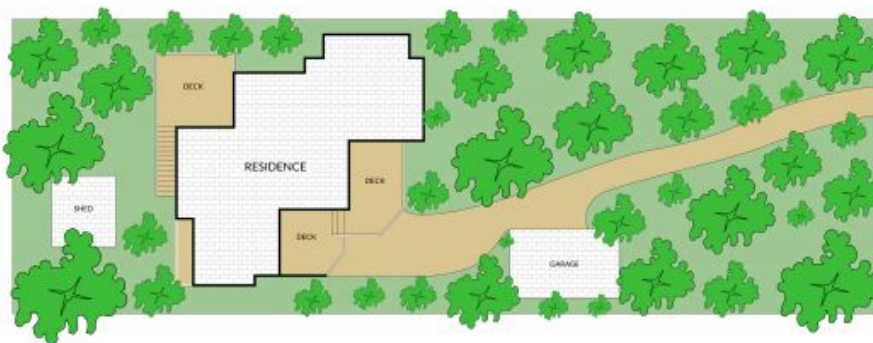

15 Pauline Avenue Killcare Heights, NSW

3 2 2

Charming coastal retreat with stunning water views offered for the first time!

Welcome to "Piganbilli", your private coastal retreat, offering unparalleled charm and breathtaking water views out to Palm Beach.

Nestled amidst the natural beauty of Bouddi National Park, this distinguished property presents a rare opportunity to own a slice of paradise just over an hour north of Sydney.

Ascend to the top floor, dedicated entirely to the large master retreat, complete with an en-suite and built-in robes. Awaken to the gentle sounds of nature and panoramic water views, then indulge in the serenity of your private deck, the perfect spot to savour your morning coffee or watch the sunset in tranquillity. ...

0418 220 622

Internal 158m² External 524m² Land Size 682m²

15 Pauline Avenue, Killcare Heights

3 x 2 x 2 x

NOTE: Every precaution has been taken to verify the accuracy of the above details. However, prospective purchasers are advised to make their own enquiries.