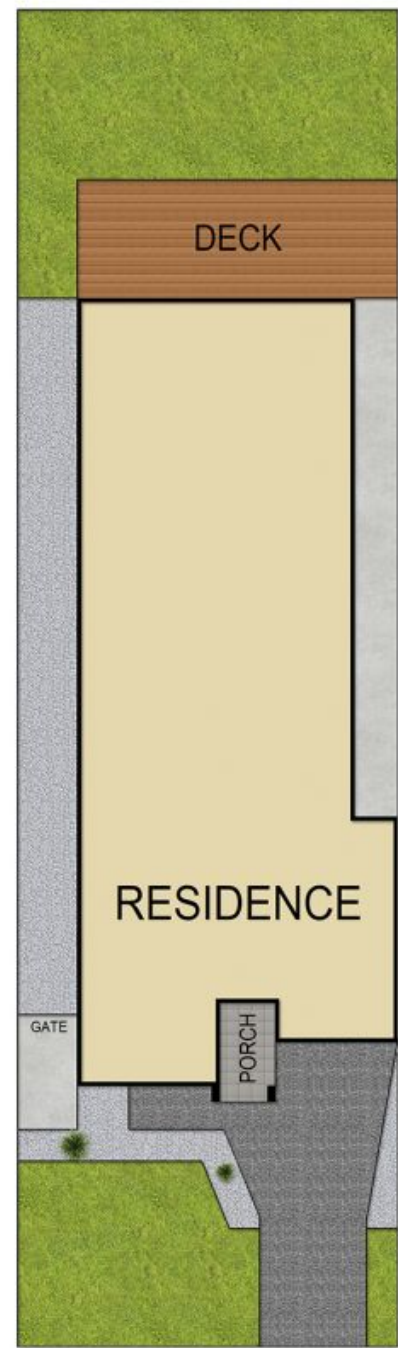

38 Flemington Parkway Box Hill, NSW

4 2 1

Newly Built Award Winning Build

Michael Orehek brings to market a quality award-winning build by Mojo Homes, the Alpha. A leafy outlook, elegant detailing and stylish modern finishes unite in this tastefully designed family home situated in one of the most sought-after lifestyle locations, The Hills of Carmel.

Placed on easy-care gardens with an oversized outdoor entertaining area, it is situated only minutes drive to the new Box Hill Shops, Rouse Hill Town Centre, eateries and a selection of public transport including the new North West Metro and the ever-growing Box Hill/Gables playgrounds.

...
Extra Features include:...

...
...

Price: Just Listed

Michael Orehek

0477 661 819

Adam Buchert

0488 717 184

SITE PLAN
(NOT TO SCALE)