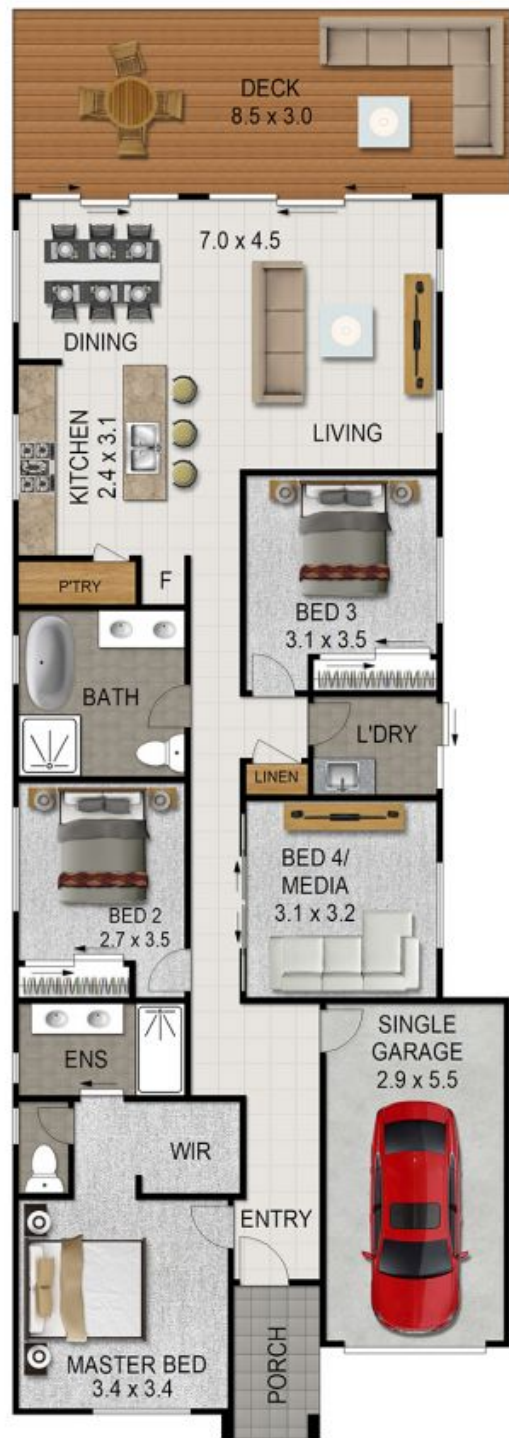

38 Flemington Parkway Box Hill, NSW

4 2 1

Newly Built Award Winning Build

Michael Orehek brings to market a quality award-winning build by Mojo Homes, the Alpha. A leafy outlook, elegant detailing and stylish modern finishes unite in this tastefully designed family home situated in one of the most sought-after lifestyle locations, The Hills of Carmel.

The Alpha is a single storey home designed for smaller blocks and is perfect for First Home Buyers or those wanting to downsize without sacrificing quality and lifestyle. This home is practical yet spacious- a perfect solution for comfortable living.

...
Extra Features include:...

...
...

Price: Just Listed

Michael Orehek

0477 661 819

Adam Buchert

0488 717 184

SITE PLAN
(NOT TO SCALE)