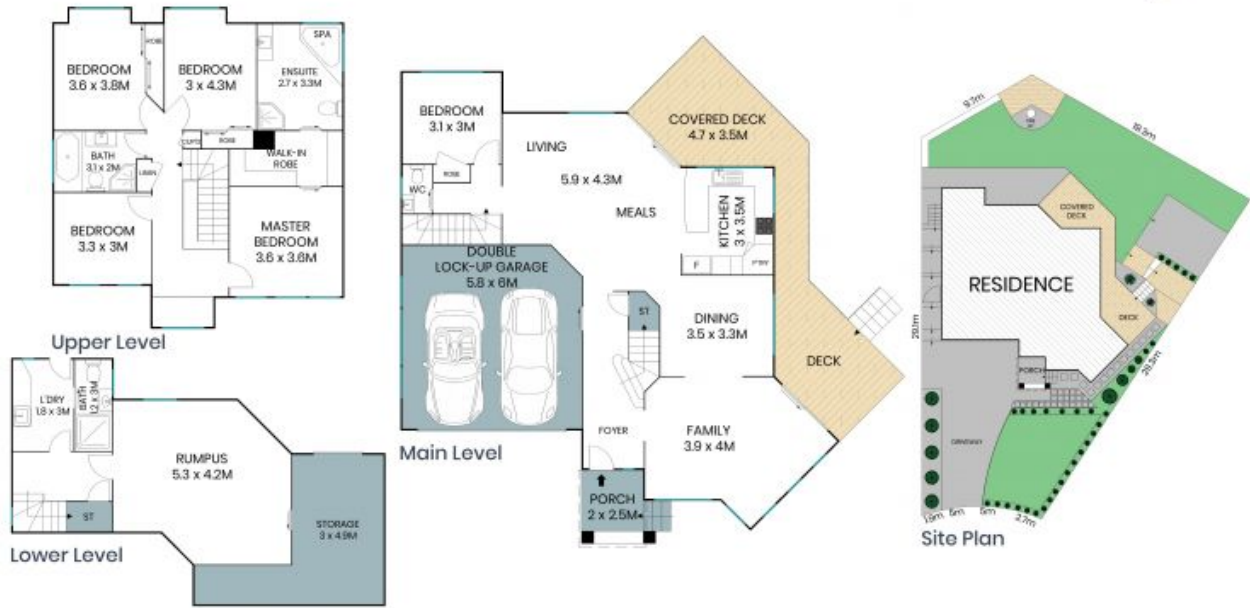

17 Robusta Close Erina, NSW

5

3

2

Grand family home

A family home of grand proportion located in a prime position in one of Erina's most sought-after streets. Offering a favourable floorplan and spacious living throughout this home has room for the whole family.

Upon entering you're greeted with a wide entryway flowing to the multiple living spaces, dining, modern kitchen, bedroom and undercover outdoor entertaining. The upper level comprising of 4 Bedrooms, 3 featuring built-ins with the master including an ensuite and walk-through. The lower level consists of a spacious laundry and full bathroom and additional living space with access to the backyard.

Upper Level

Internal Area: 292 sqm
External Area: 37 sqm
Land Area: 566 sqm

The site plan and floor plan are not to scale; measurements are indicative and in metres. Bushes and trees are placed for illustration purposes. Plans should not be relied on. Interested parties should make and rely on their own enquiries. All other information provided has been collected from reliable sources but cannot be guaranteed for accuracy.

17 Robusta Close
Erina

Internal Area: 292sqm
External Area: 37sqm
Land Area: 566sqm

The site plan and floor plan are not to scale; measurements are indicative and in metres. Bushes and trees are placed for illustration purposes. Plans should not be relied on. Interested parties should make and rely on their own enquiries. All other information provided has been collected from reliable sources but cannot be guaranteed for accuracy.