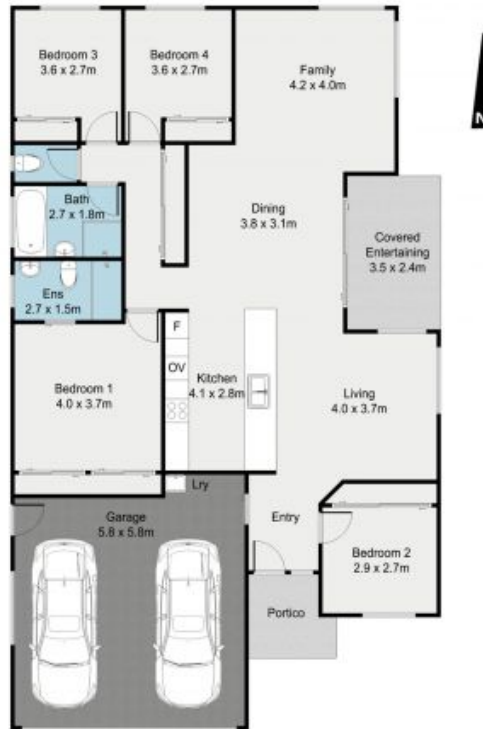

Internal: 162 SQM
External: 13 SQM
Total Area: 175 SQM

6 Russo Court, Rothwell

Stonerealestate.com.au