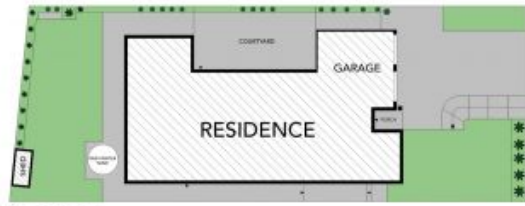

SITE PLAN

8 Musgrave Place, Figtree